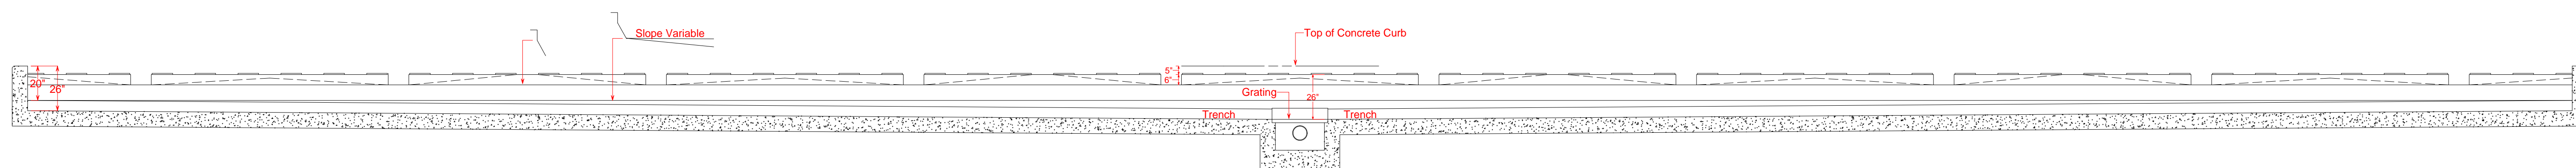

ENGINE WASH RACK (1930)
AT
HINTON

SUMMERS COUNTY

WEST VIRGINIA

HINTON DIVISION --- NEW RIVER SUB-DIV.

SHEET 1 of 2

DRAWN BY:

7 / 2004

CIRCA 1944

WILLIAM E. SIMONTON III

BASED ON C & O DRAWINGS No. 9518 & From the Archives of the C & O Historical Society