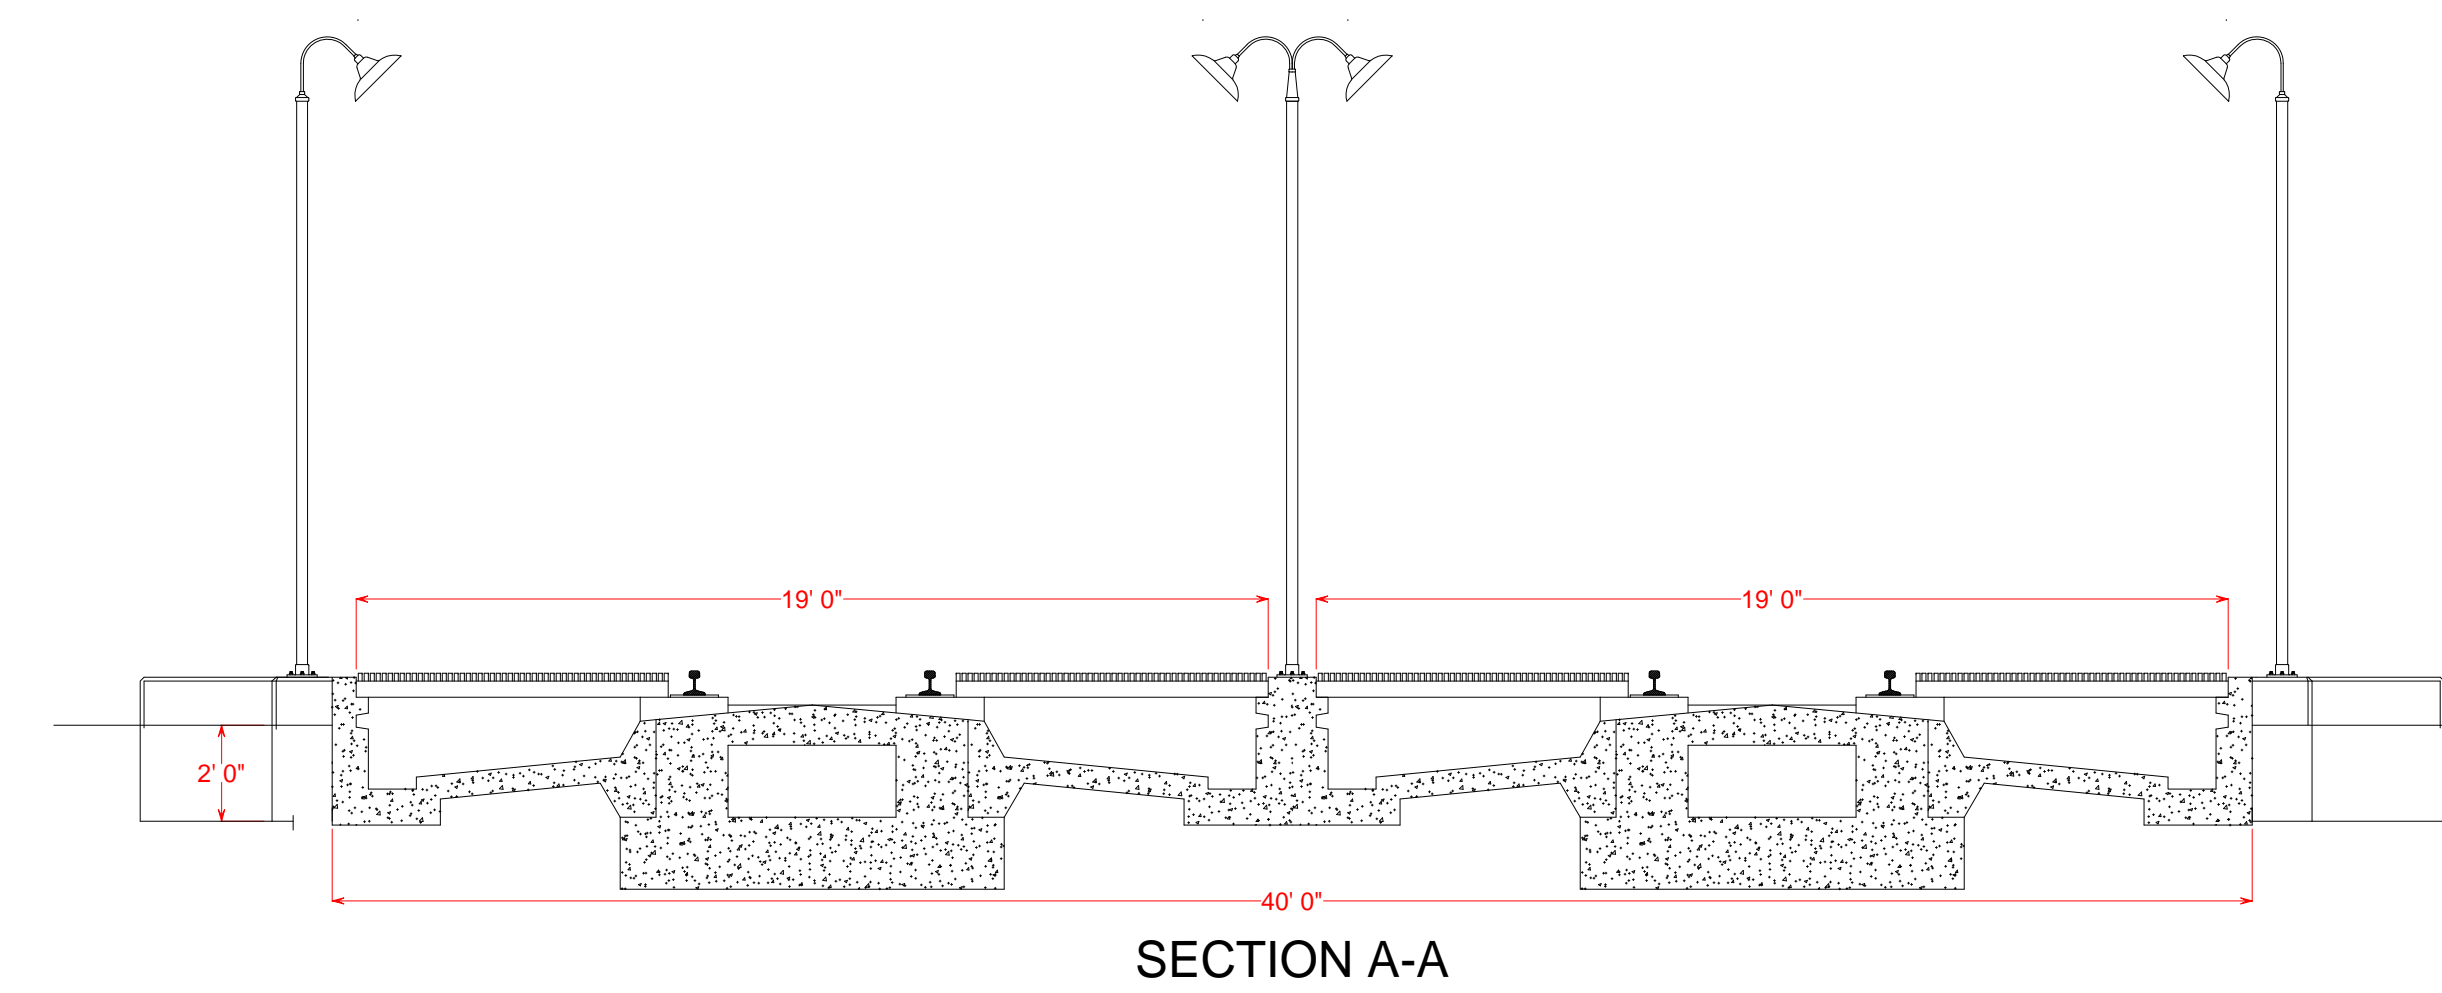

ENGINE WASH RACK (1930)
AT
HINTON

SUMMERS COUNTY

WEST VIRGINIA

HINTON DIVISION --- NEW RIVER SUB-DIV.

SHEET 1 of 2

DRAWN BY:

7 / 2004

CIRCA 1944

WILLIAM E. SIMONTON III

BASED ON C & O DRAWINGS No. 9518 & From the Archives of the C & O Historical Society