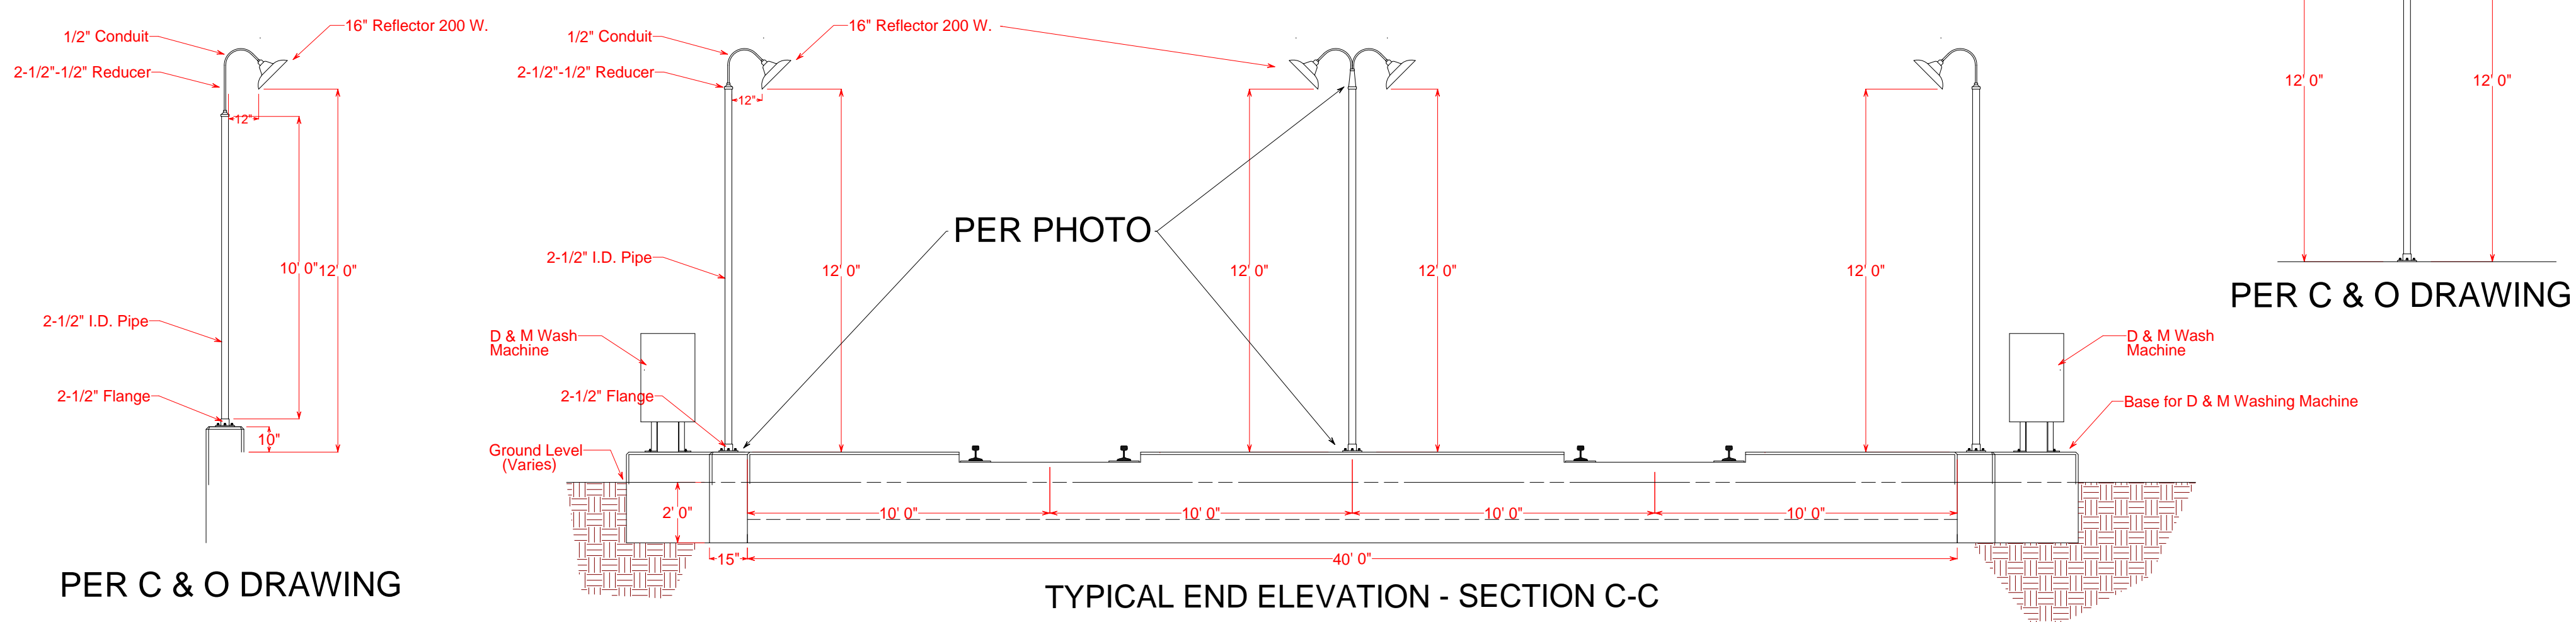

ENGINE WASH RACK (1930)
AT
HINTON

SUMMERS COUNTY

WEST VIRGINIA

HINTON DIVISION --- NEW RIVER SUB-DIV.

SHEET 1 of 2

DRAWN BY:

7 / 2004

CIRCA 1944

WILLIAM E. SIMONTON III

BASED ON C & O DRAWINGS No. 9518 & From the Archives of the C & O Historical Society