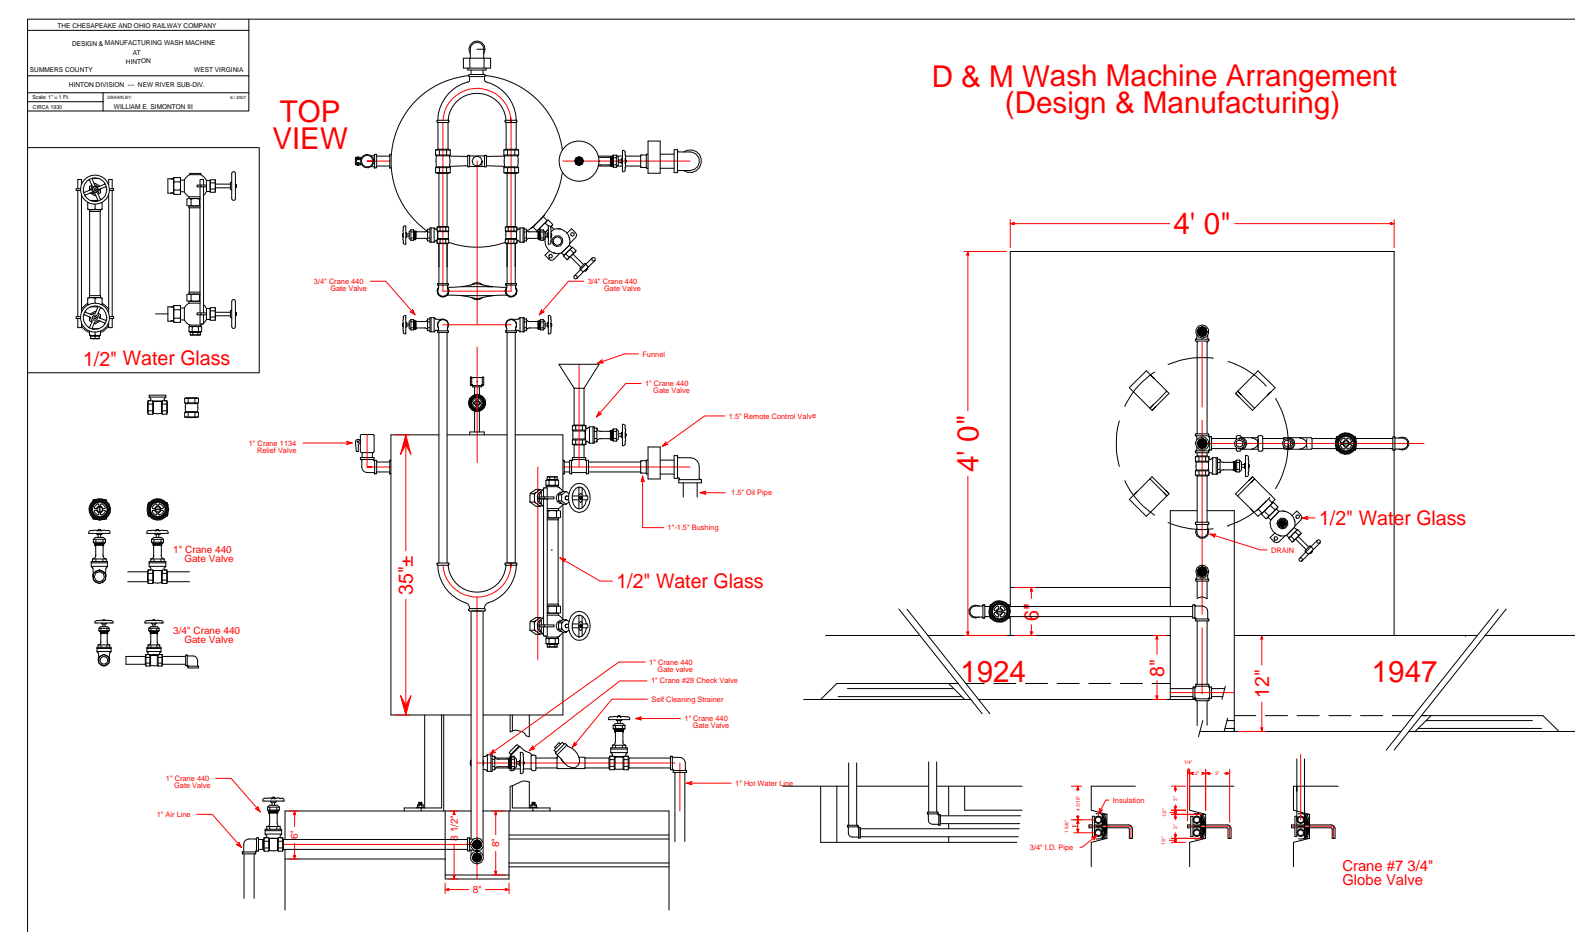

ENGINE WASH RACK (1930)
AT
HINTON

SUMMERS COUNTY

WEST VIRGINIA

HINTON DIVISION --- NEW RIVER SUB-DIV.

SHEET 1 of 2

DRAWN BY:

7 / 2004

CIRCA 1944

WILLIAM E. SIMONTON III

BASED ON C & O DRAWINGS No. 9518 & From the Archives of the C & O Historical Society