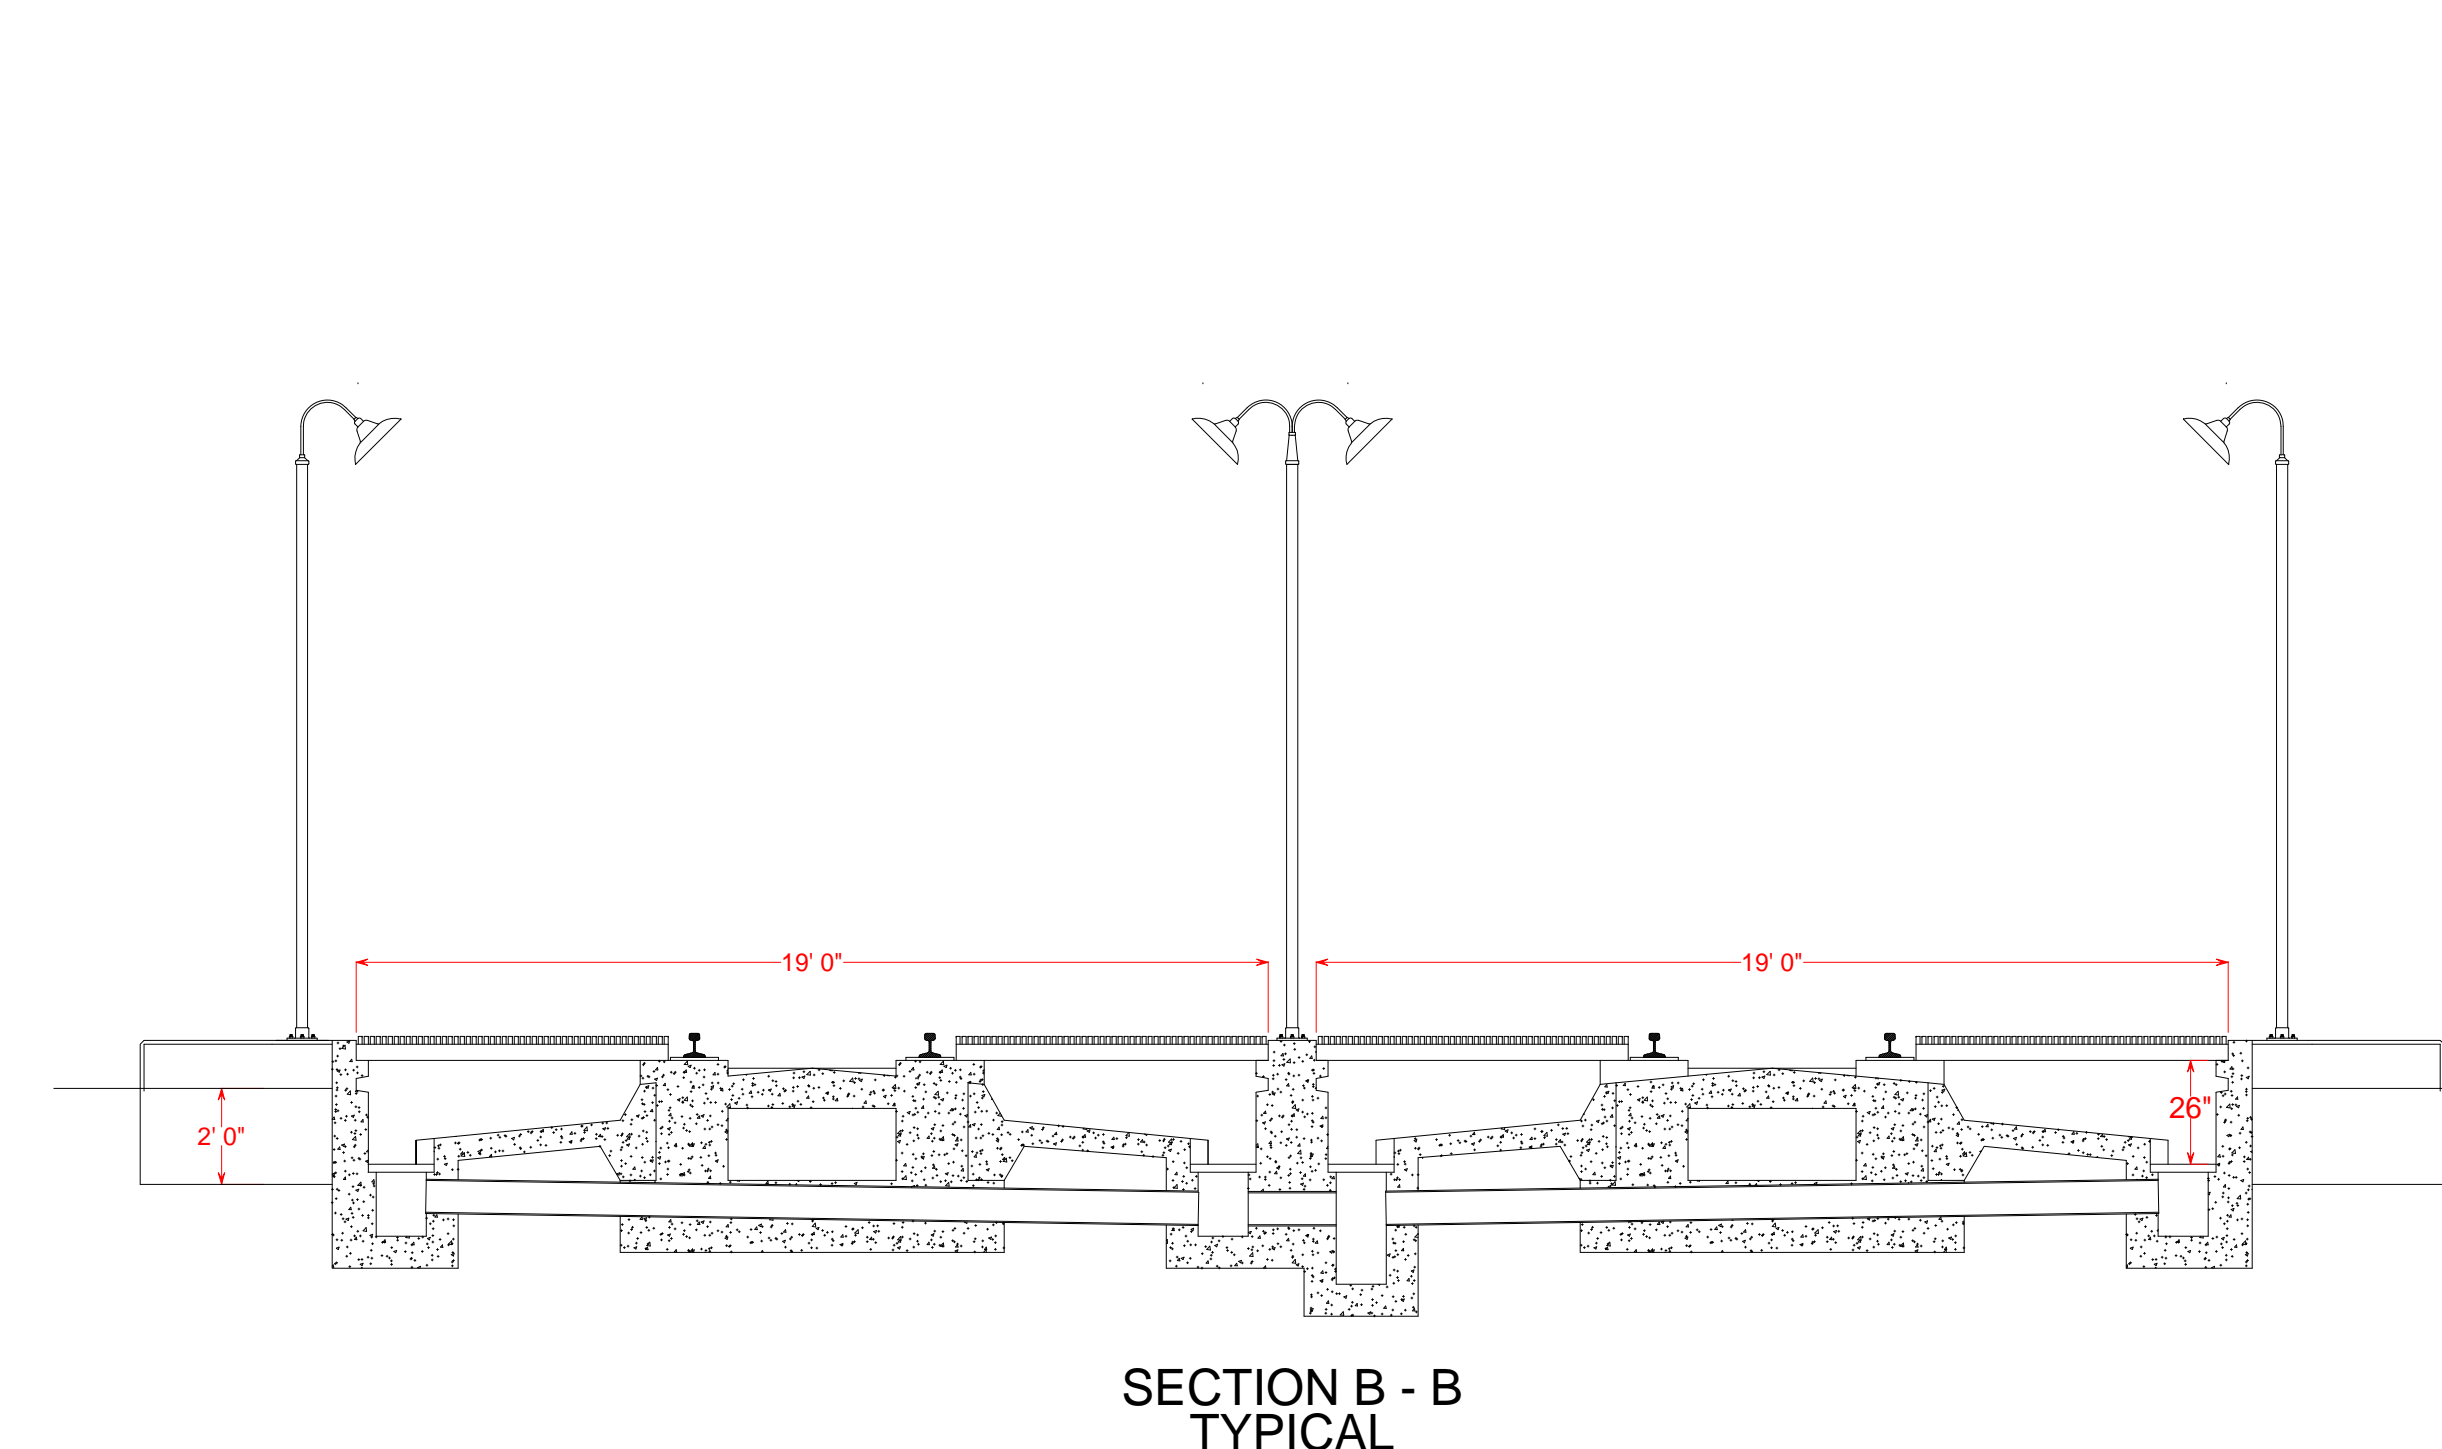

ENGINE WASH RACK (1930)
AT
HINTON

SUMMERS COUNTY

WEST VIRGINIA

HINTON DIVISION --- NEW RIVER SUB-DIV.

SHEET 1 of 2

DRAWN BY:

7 / 2004

CIRCA 1944

WILLIAM E. SIMONTON III

BASED ON C & O DRAWINGS No. 9518 & From the Archives of the C & O Historical Society