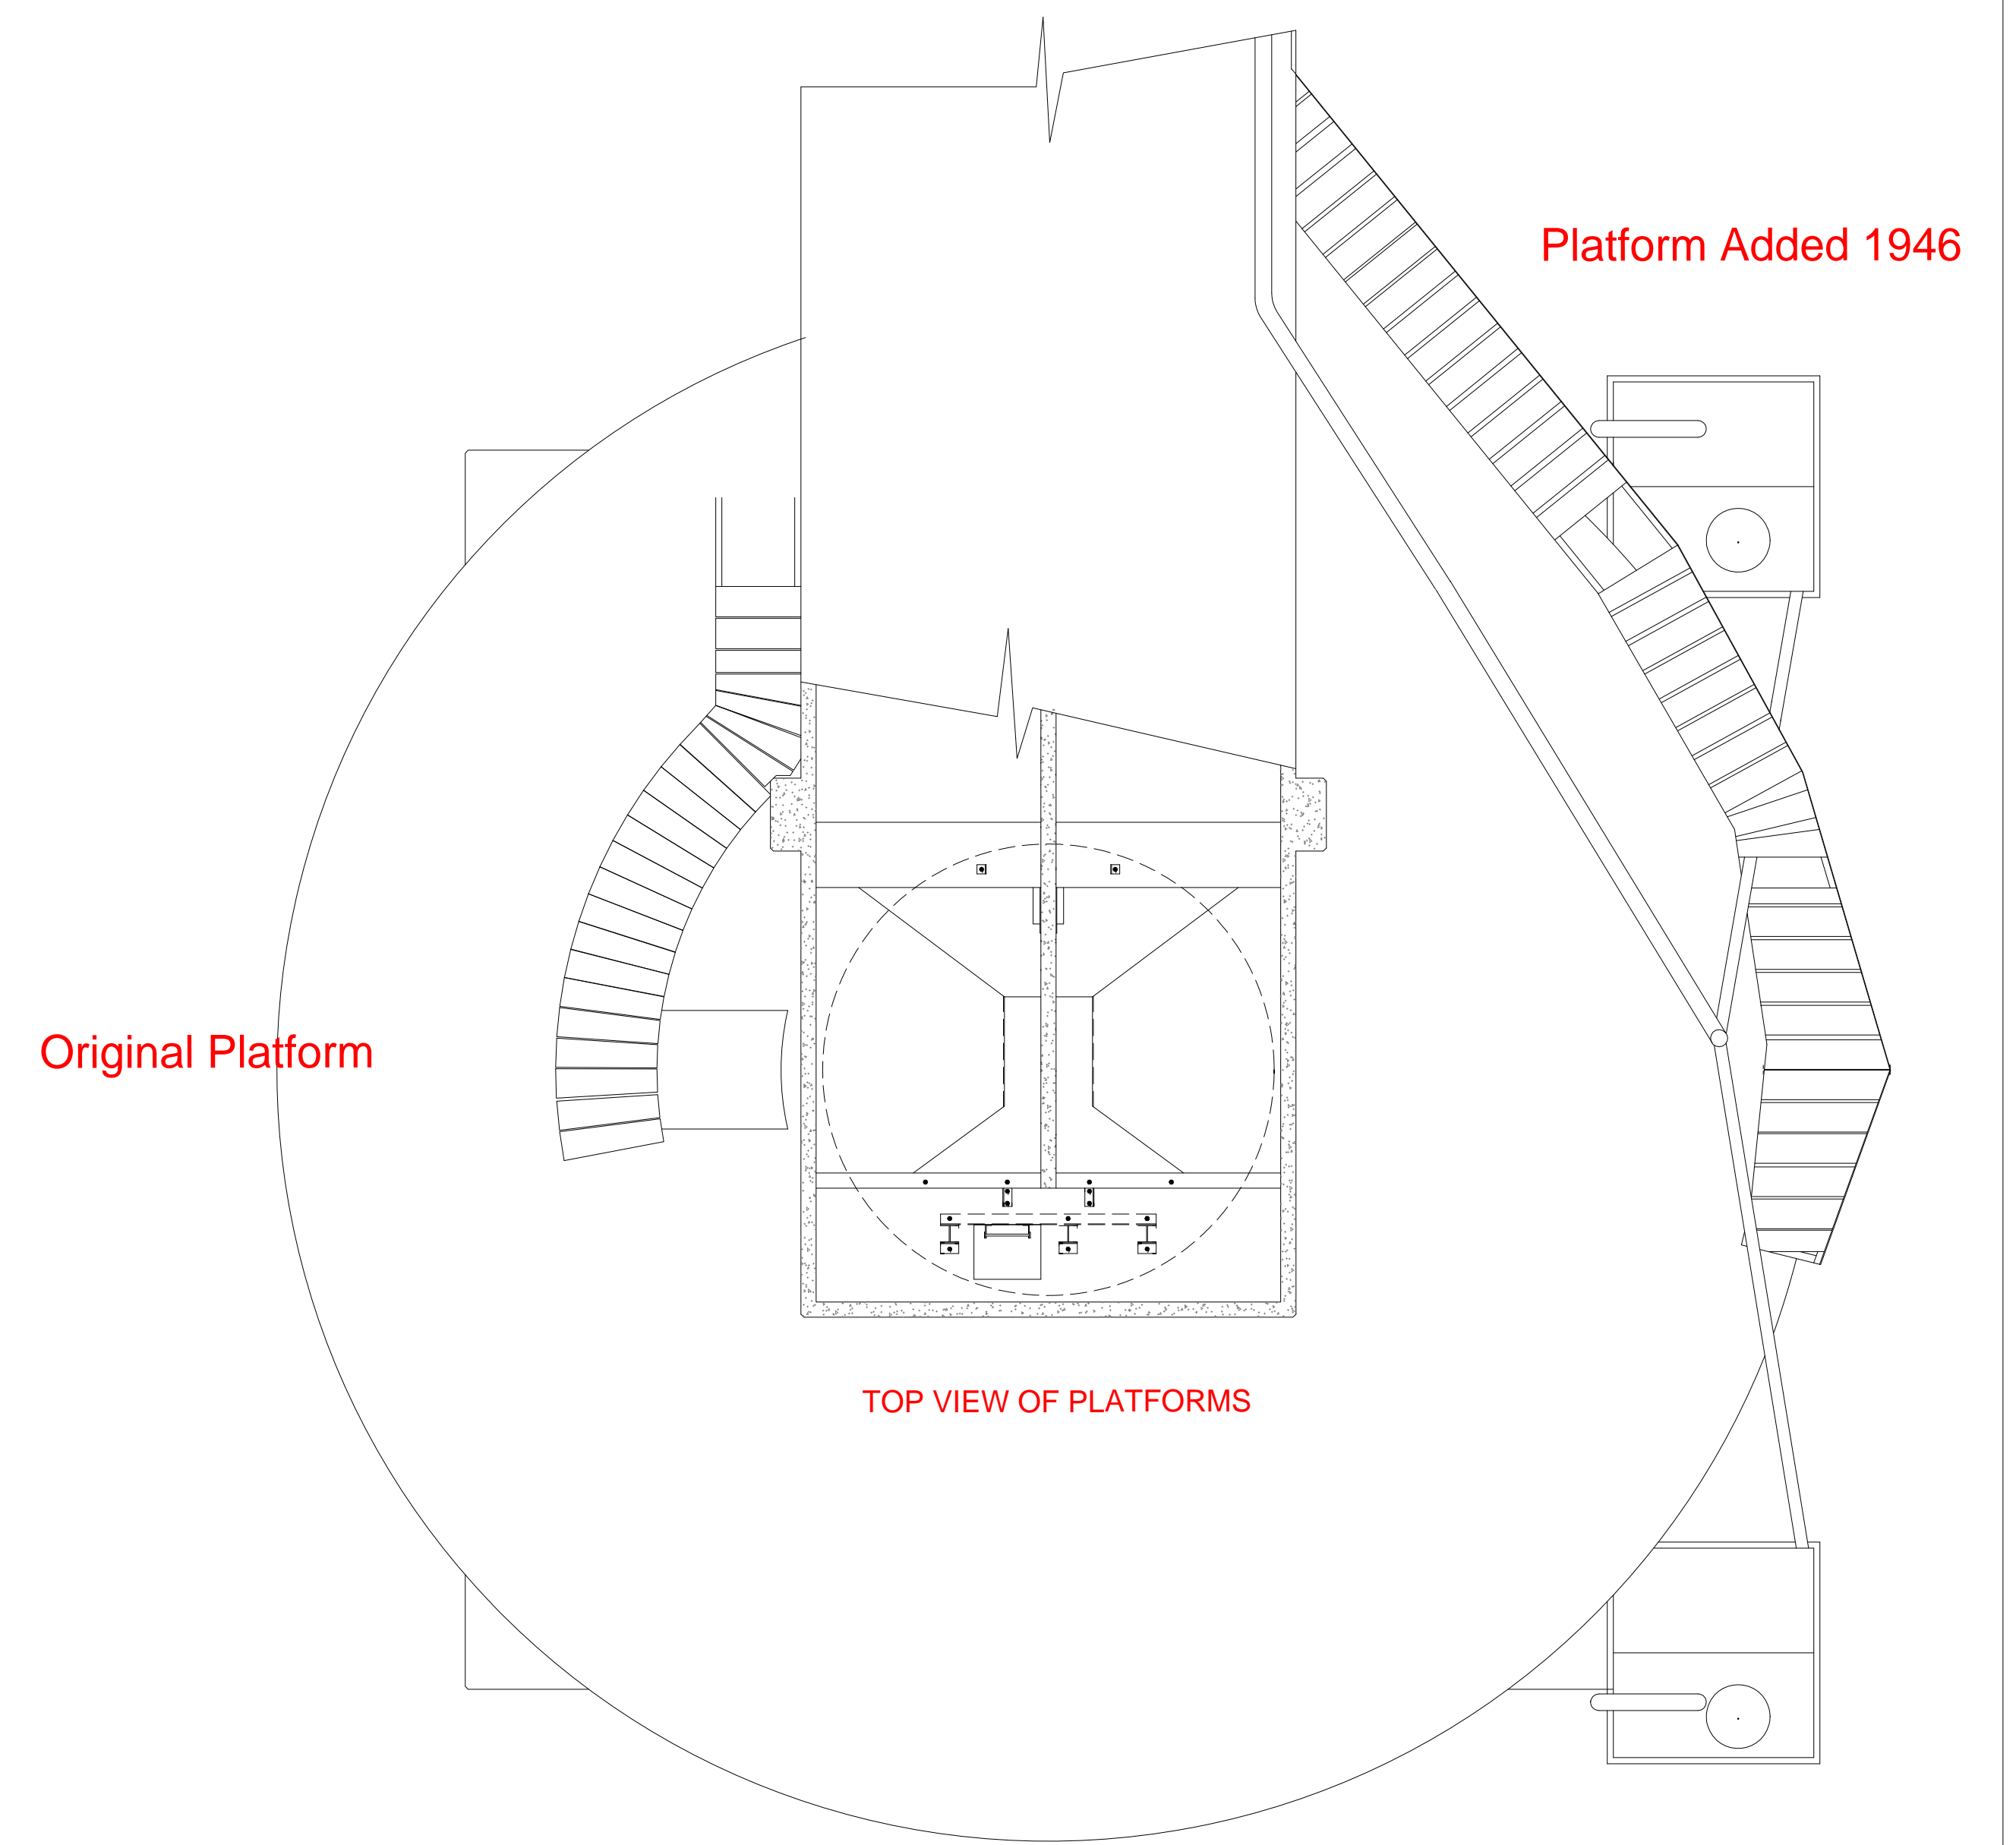

PLAN VIEW OF PLATFORM ON HOIST HOUSE

SOUTH ELEVATION OF HOIST HOUSE

Original Platform

SECTION AT PLATFORM LEVEL

Original Platform

Platform Added 1930's

SECTION THROUGH EAST BAY OF COAL DOCK

Original Platform

TOP VIEW OF PLATFORMS

Platform Added 1946