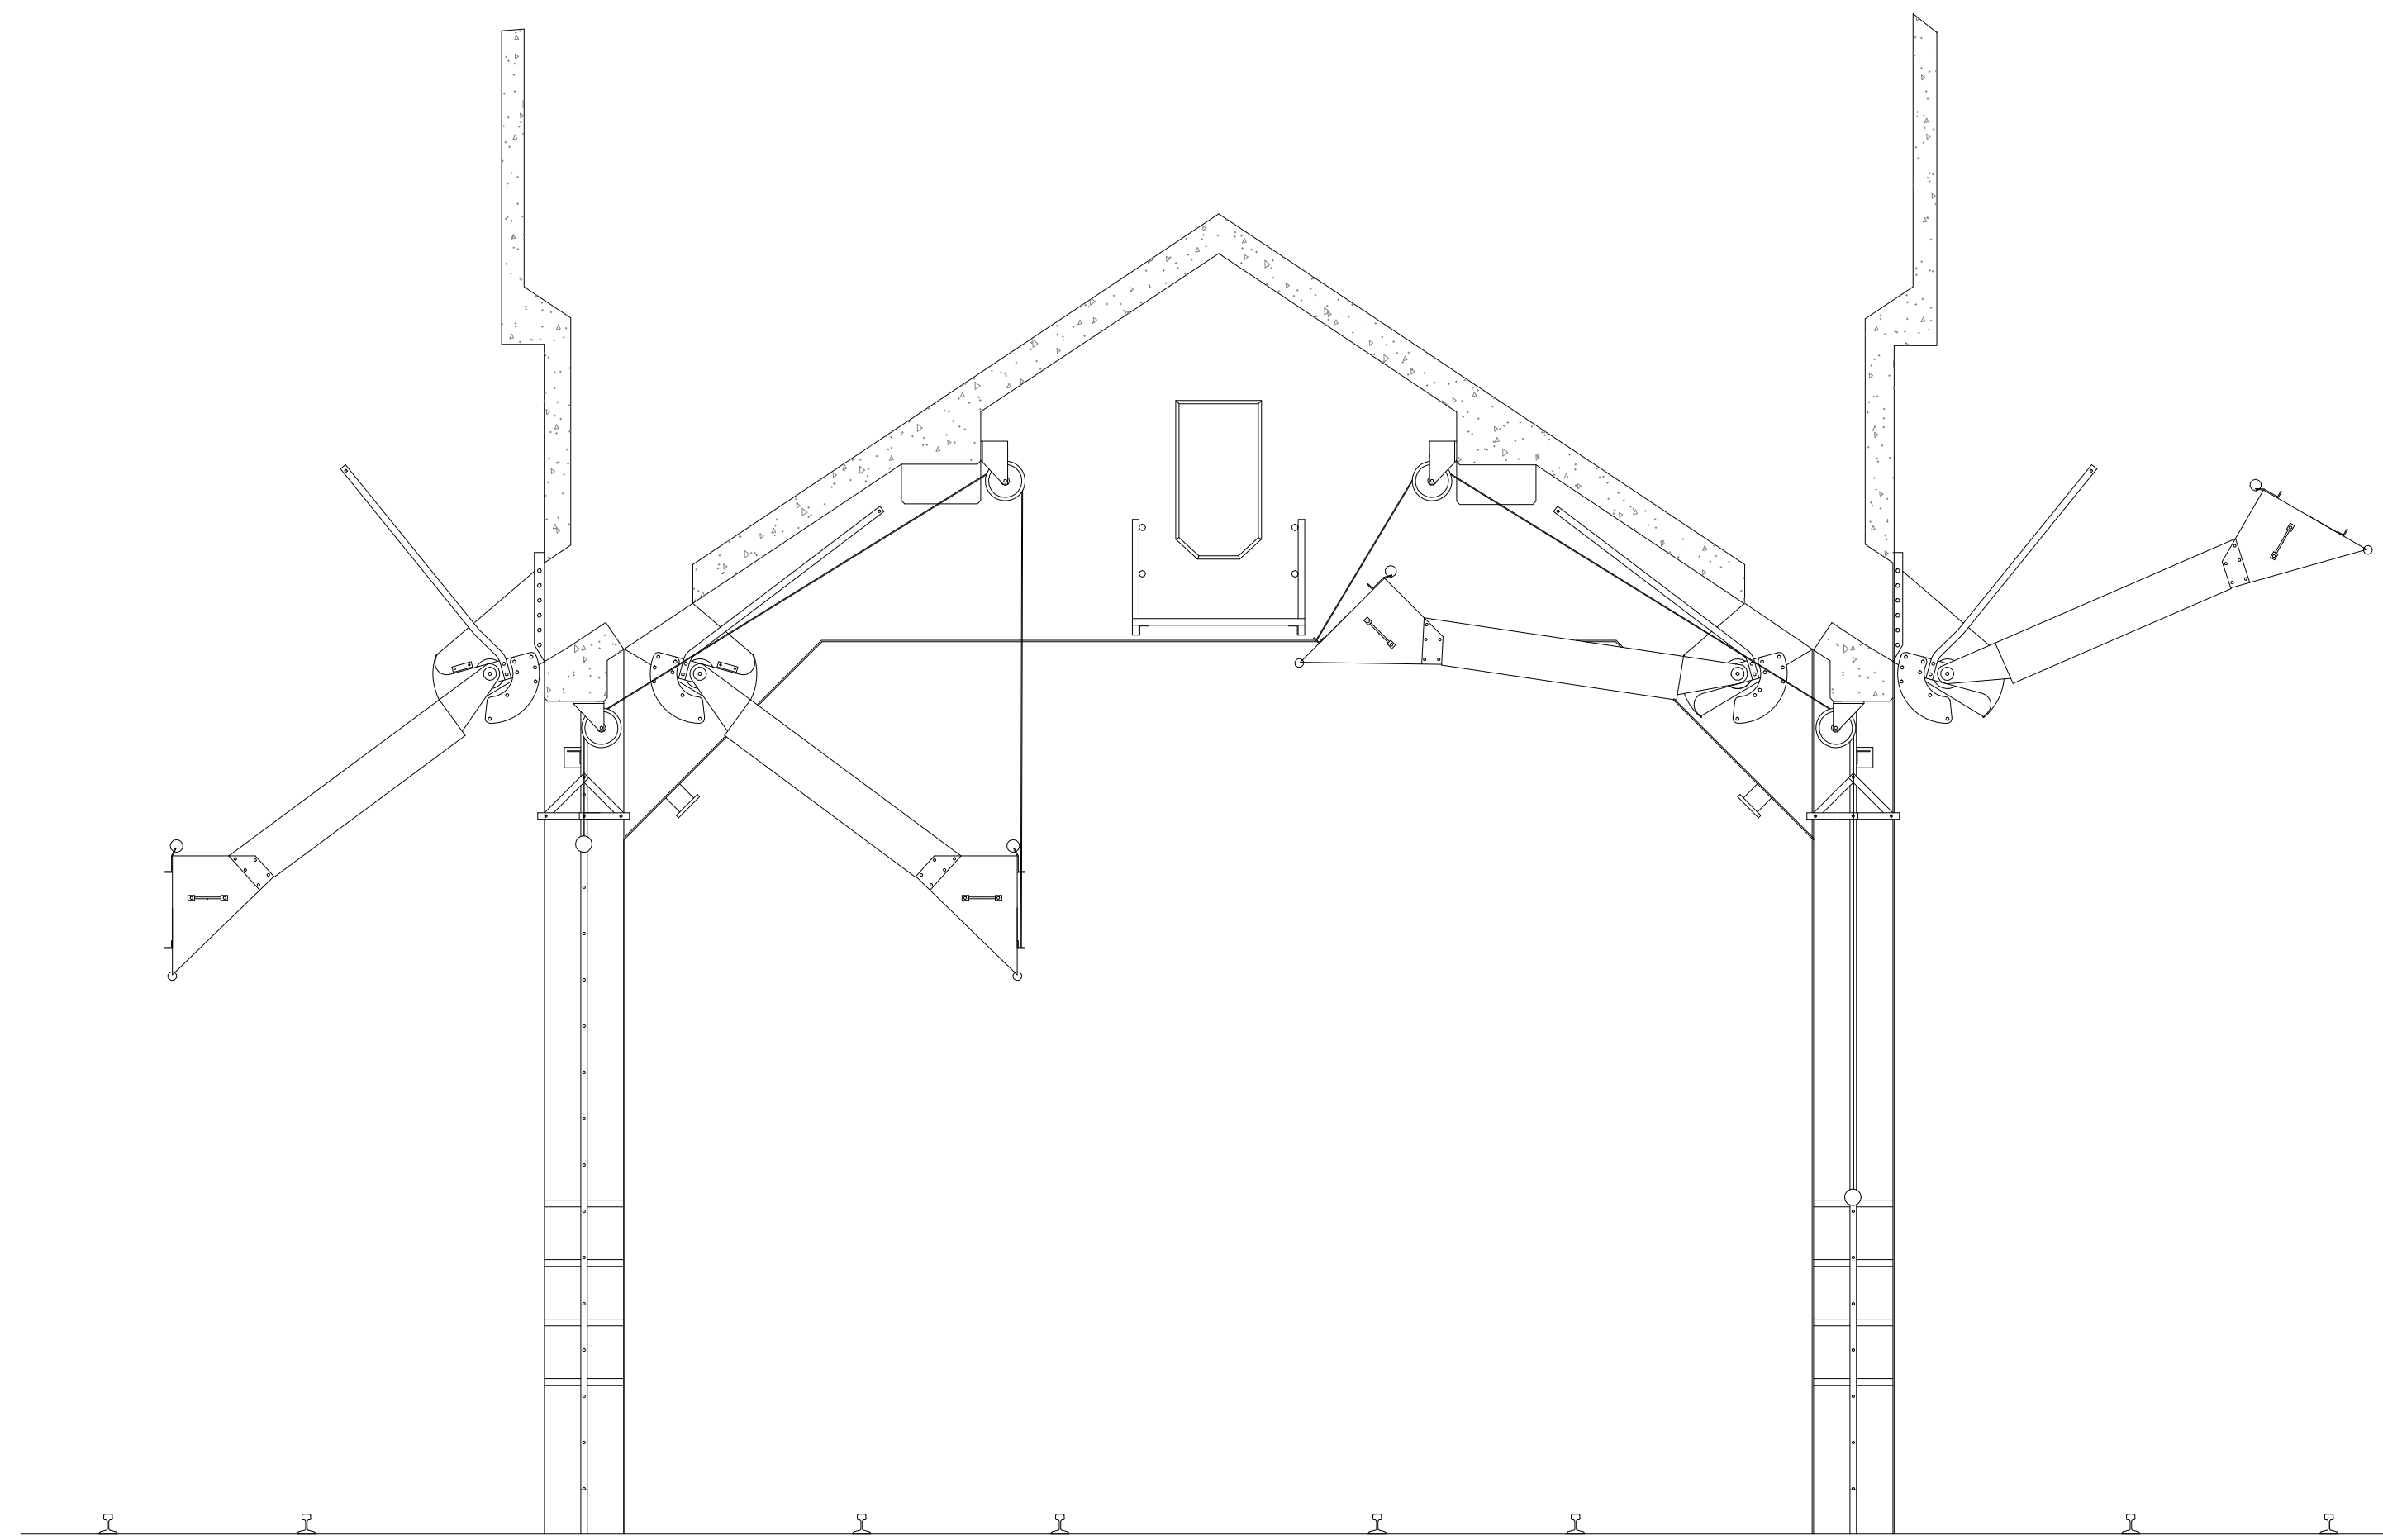

PLAN VIEW OF PLATFORM ON HOIST HOUSE

SOUTH ELEVATION OF HOIST HOUSE

Original Platform

SECTION AT PLATFORM LEVEL

Original Platform

Platform Added 1930's

SECTION THROUGH EAST BAY OF COAL DOCK

Original Platform

TOP VIEW OF PLATFORMS

Platform Added 1946