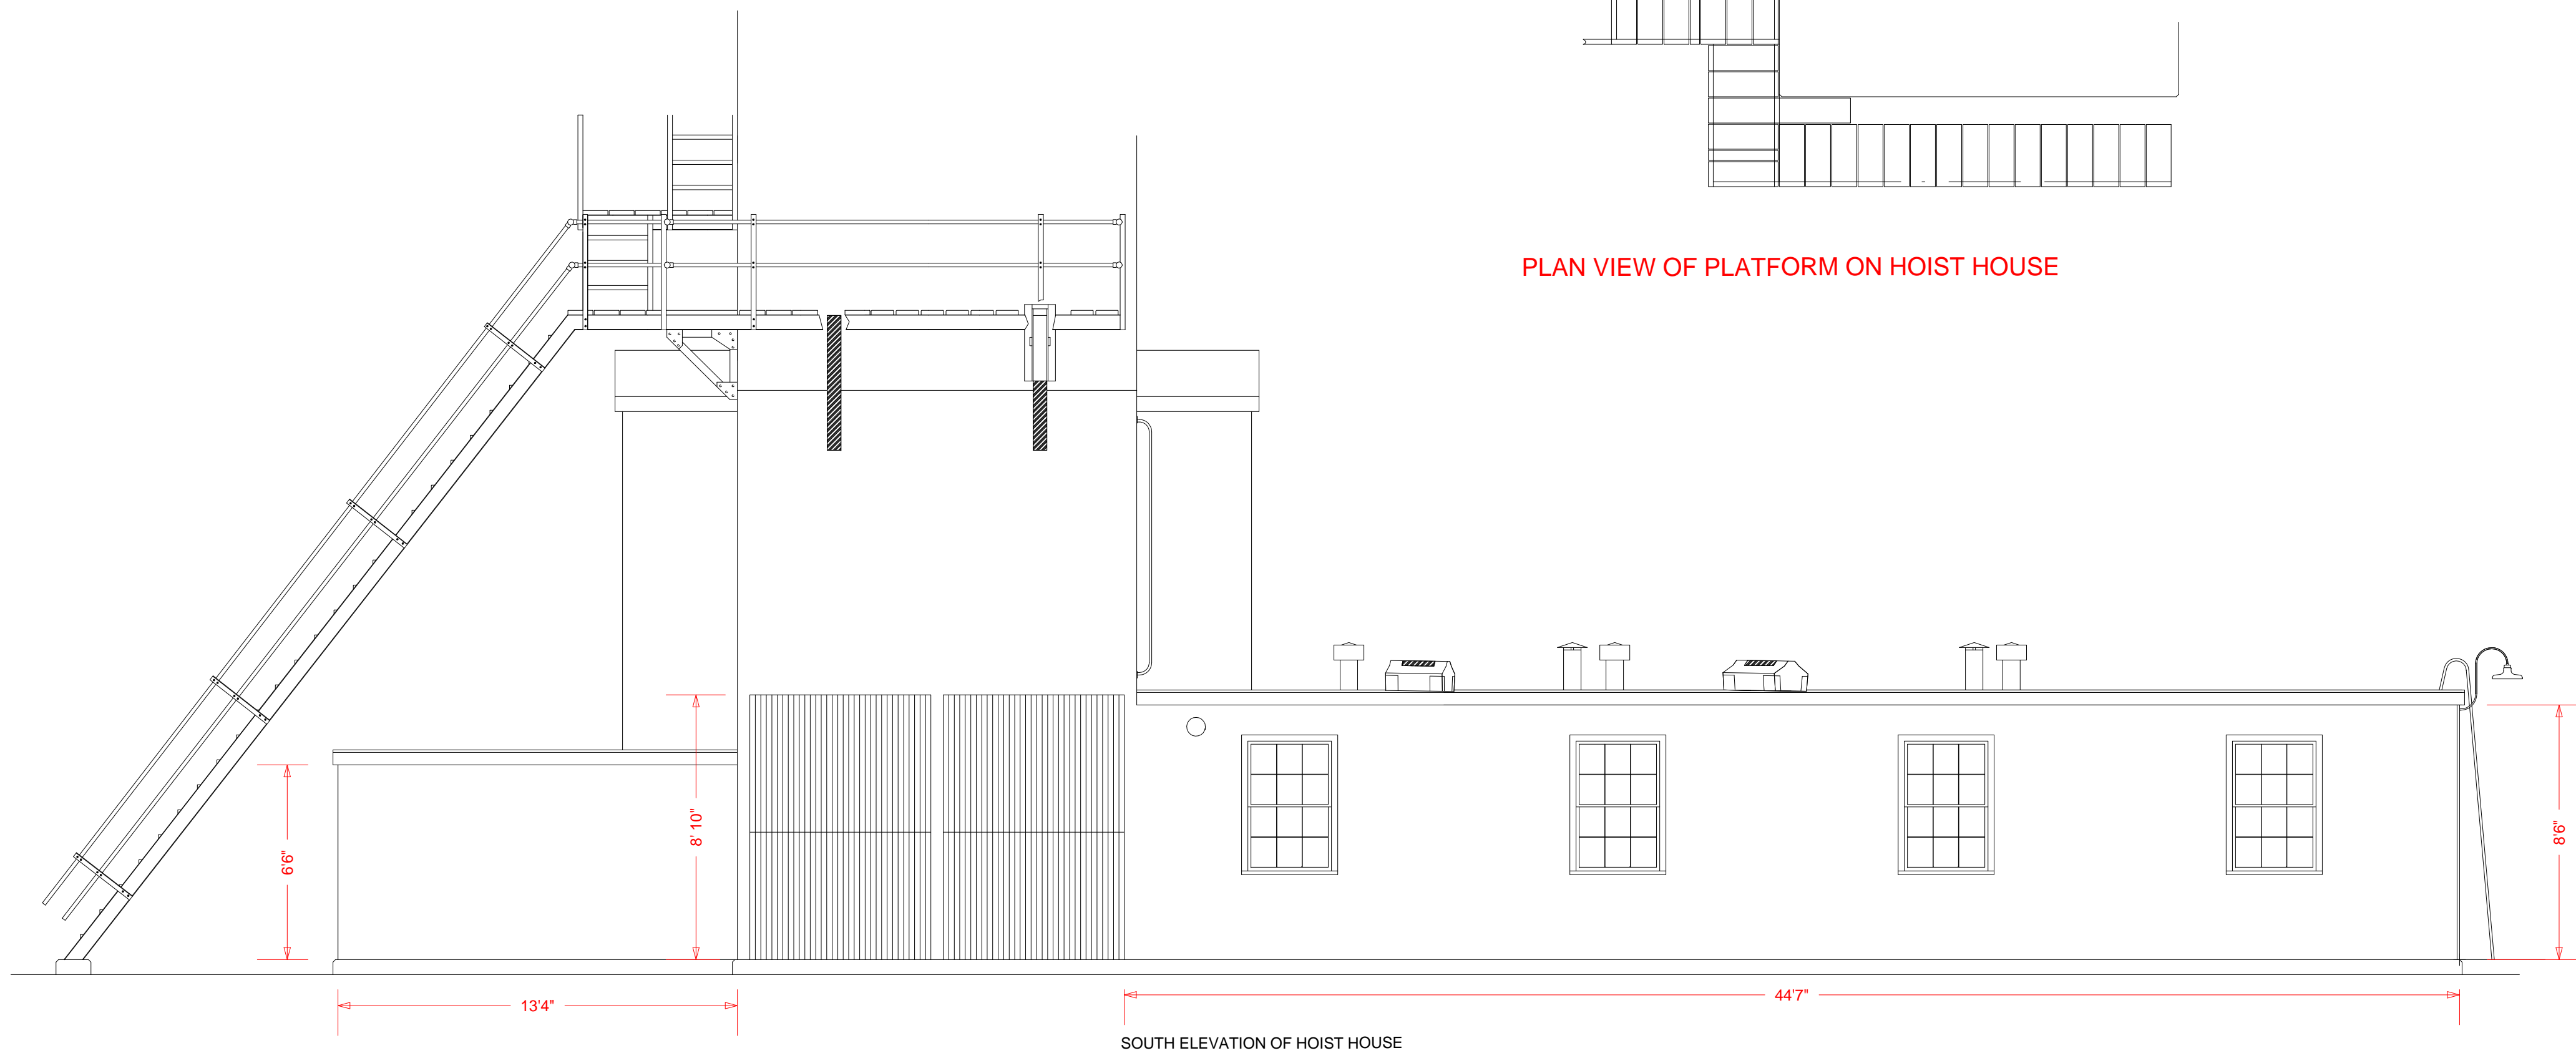

PLAN VIEW OF PLATFORM ON HOIST HOUSE

SOUTH ELEVATION OF HOIST HOUSE

Original Platform

SECTION AT PLATFORM LEVEL

Original Platform

Platform Added 1930's

SECTION THROUGH EAST BAY OF COAL DOCK

Original Platform

TOP VIEW OF PLATFORMS

Platform Added 1946