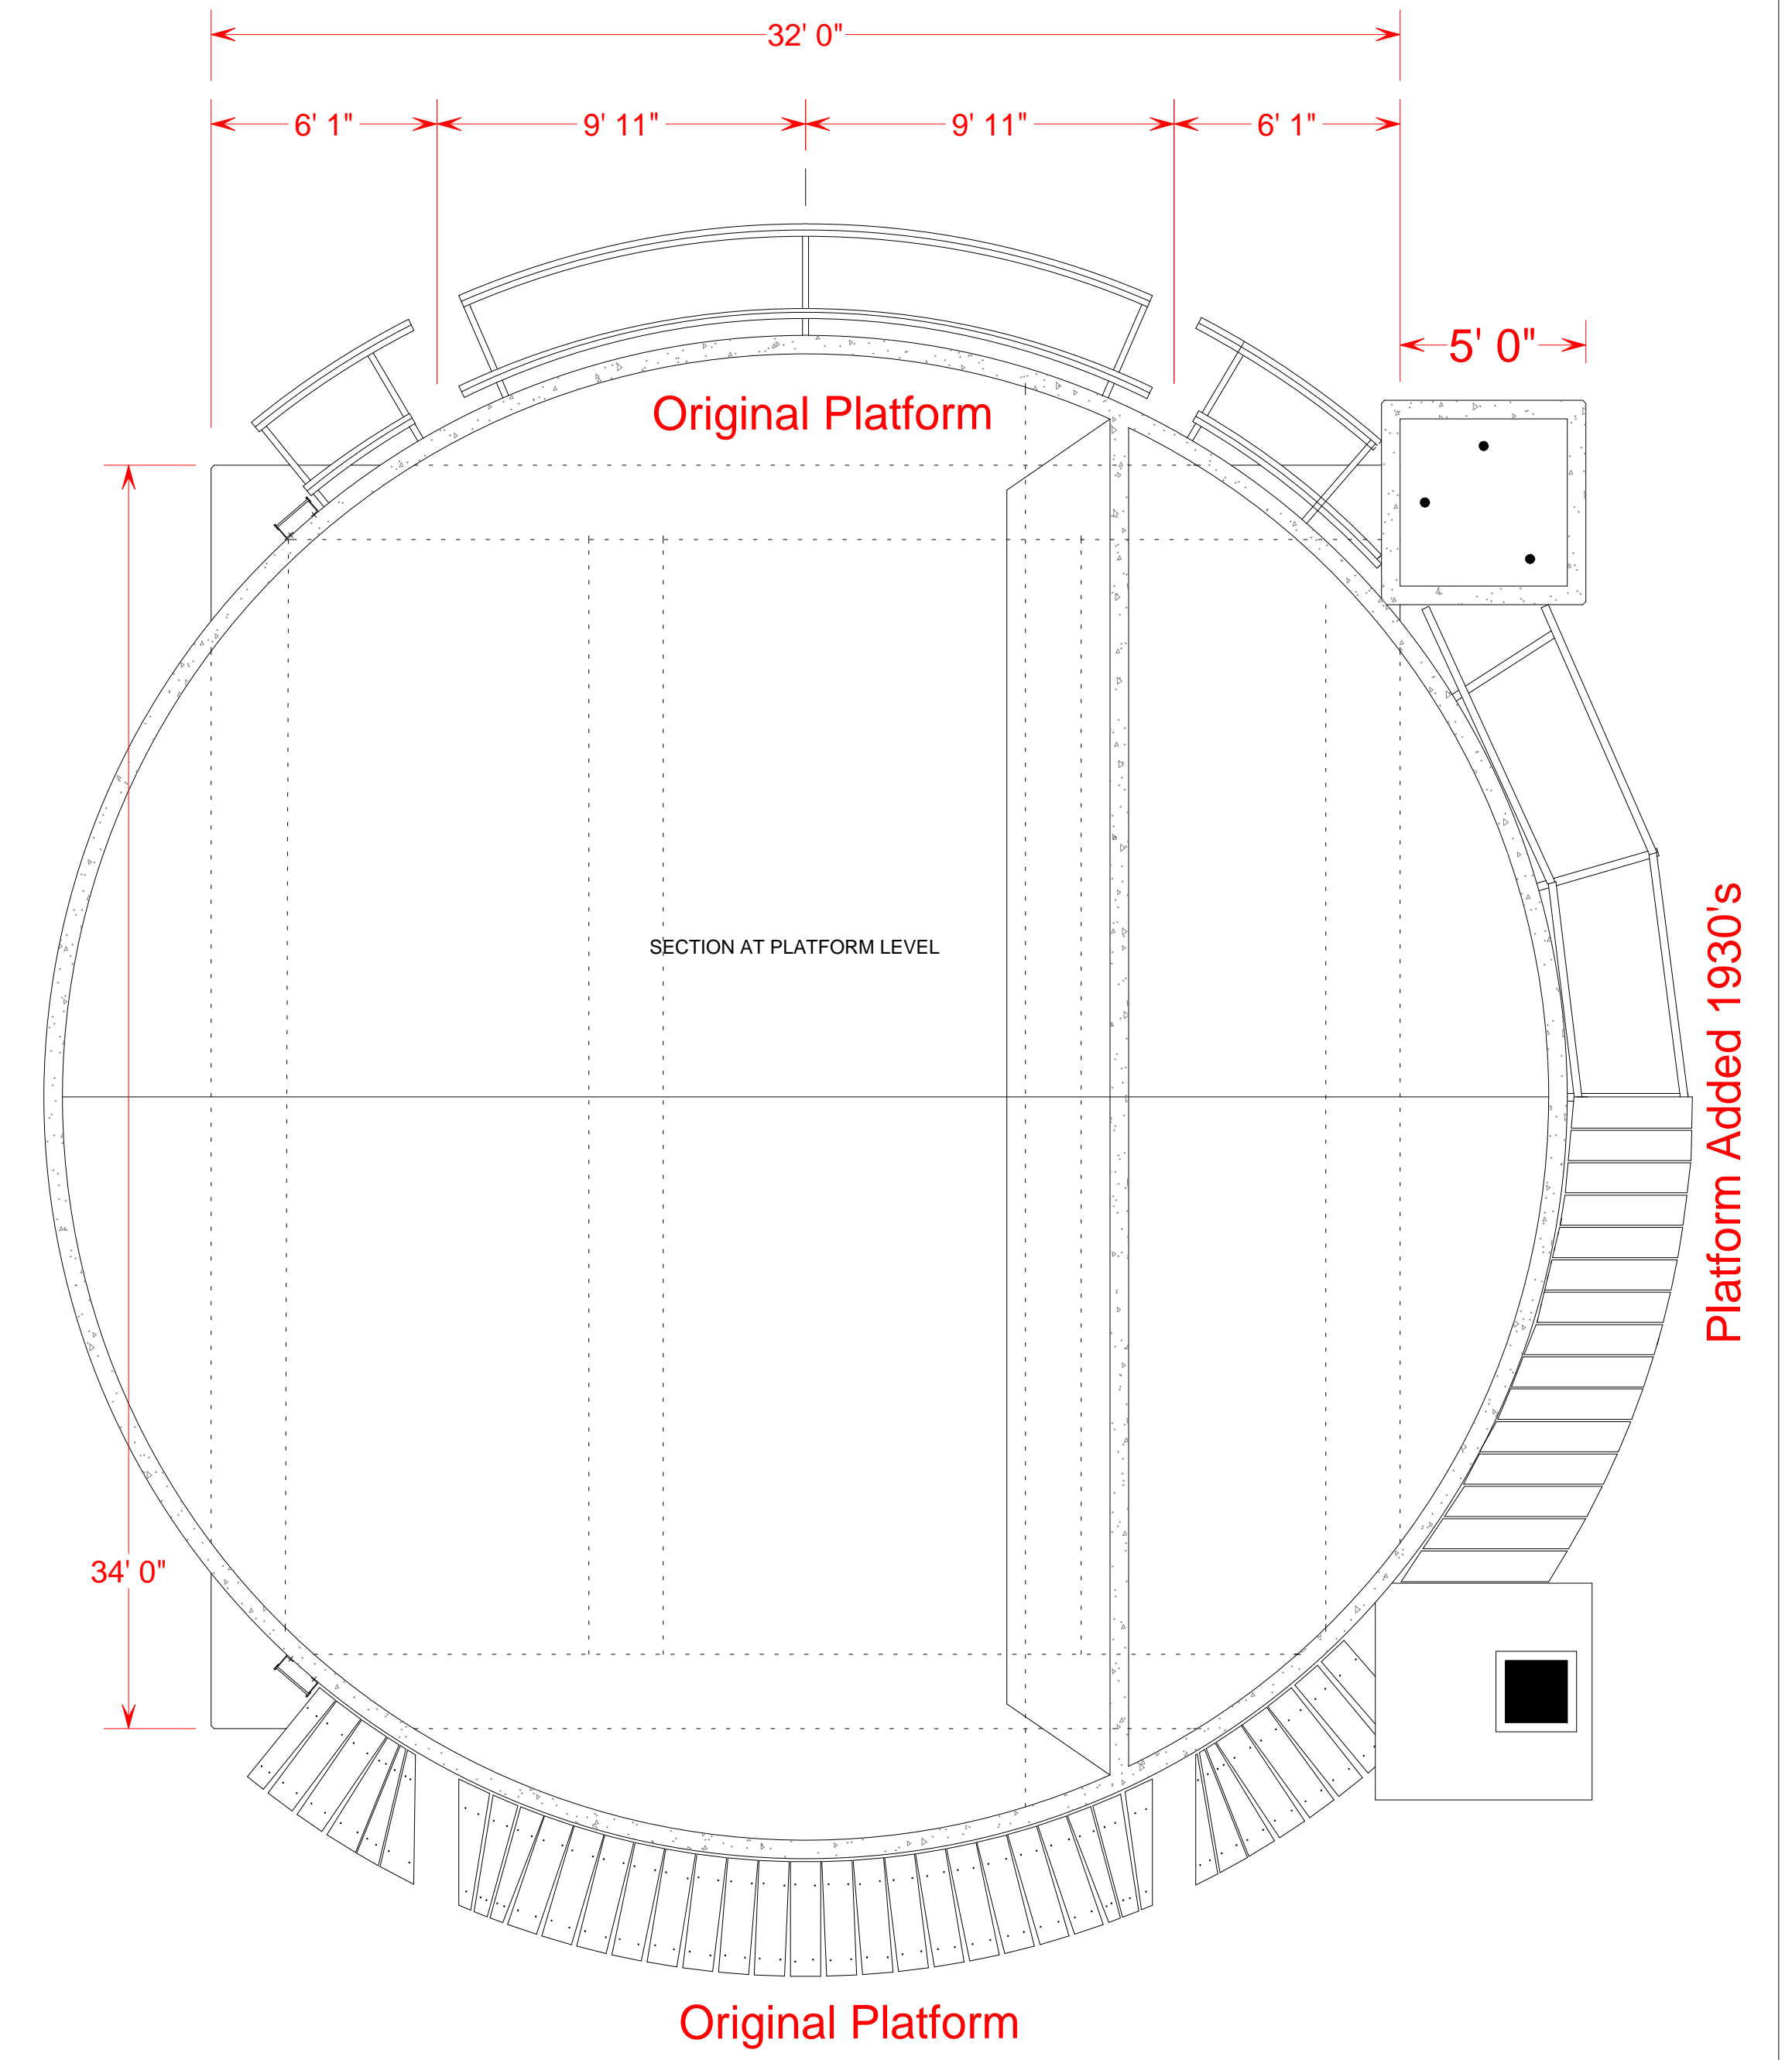

PLAN VIEW OF PLATFORM ON HOIST HOUSE

SOUTH ELEVATION OF HOIST HOUSE

Original Platform

SECTION AT PLATFORM LEVEL

Original Platform

Platform Added 1930's

SECTION THROUGH EAST BAY OF COAL DOCK

Original Platform

TOP VIEW OF PLATFORMS

Platform Added 1946