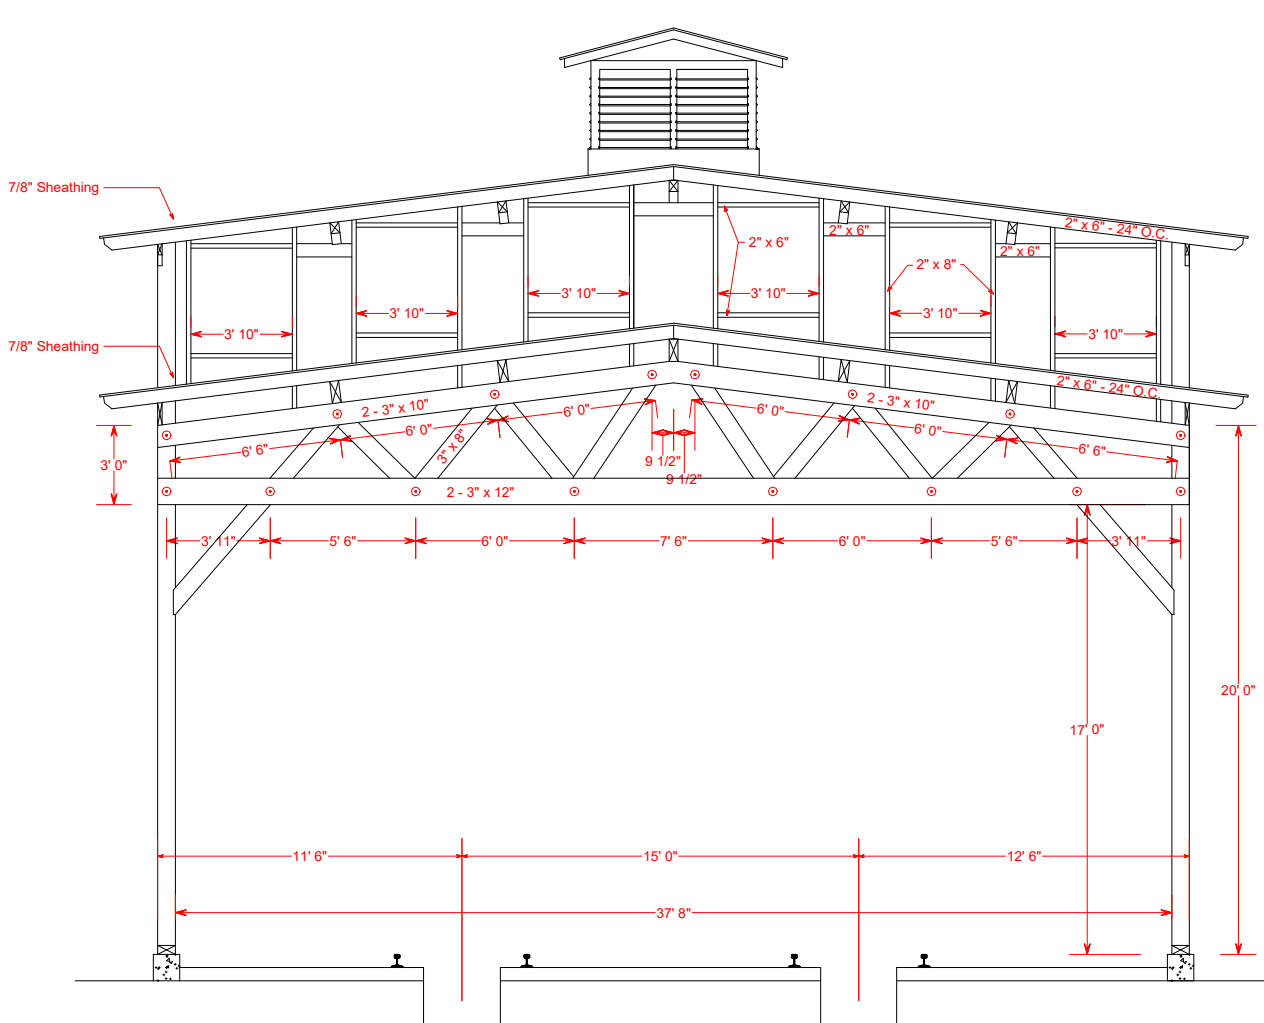

1911-1942

PITS ILLUSTRATED ARE FINAL APPEARANCE

CARPENTER SHOP

CARPENTER SHOP

SOUTH ELEVATION FRAMING MALLETT ENGINE HOUSE