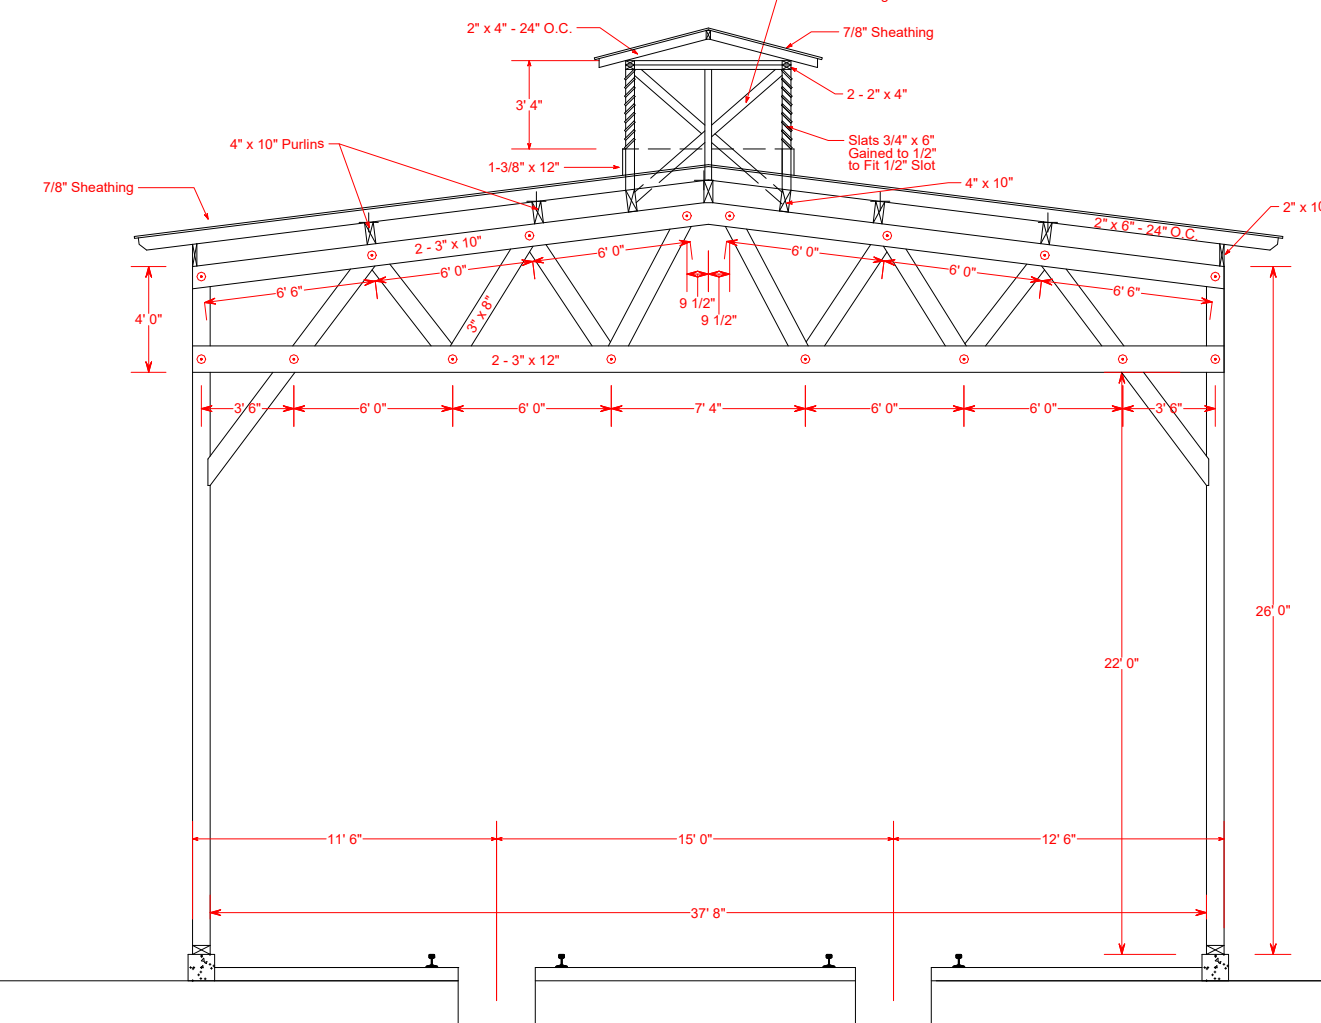

1911-1942

PITS ILLUSTRATED ARE FINAL APPEARANCE

CARPENTER SHOP

CARPENTER SHOP

SOUTH ELEVATION FRAMING MALLETT ENGINE HOUSE