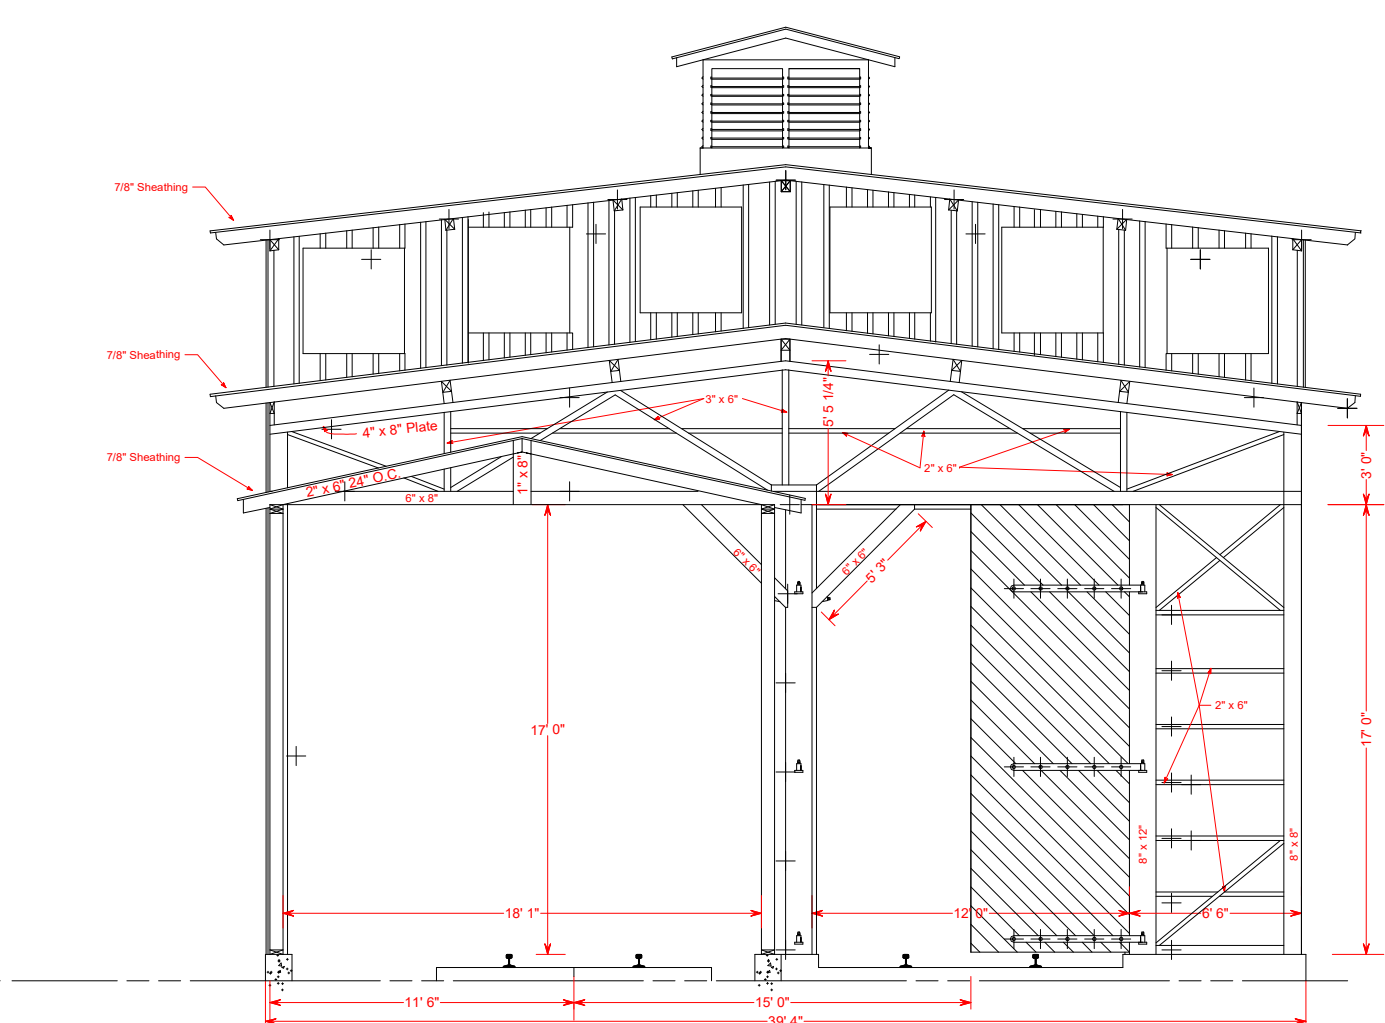

1911-1942

PITS ILLUSTRATED ARE FINAL APPEARANCE

CARPENTER SHOP

CARPENTER SHOP

SOUTH ELEVATION FRAMING MALLETT ENGINE HOUSE