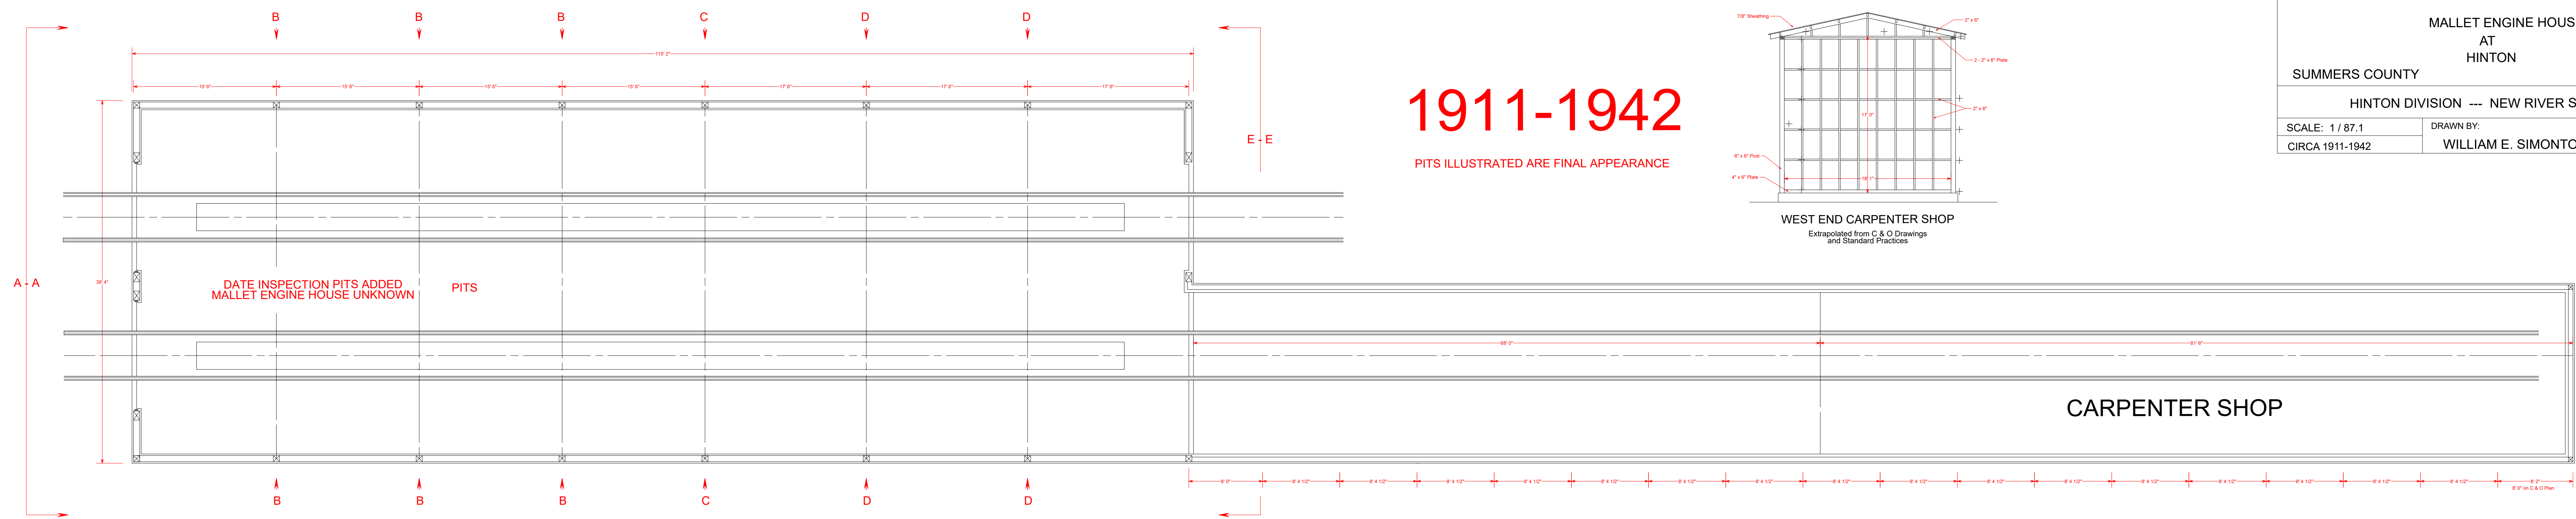

1911-1942

PITS ILLUSTRATED ARE FINAL APPEARANCE

CARPENTER SHOP

CARPENTER SHOP

SOUTH ELEVATION FRAMING MALLETT ENGINE HOUSE