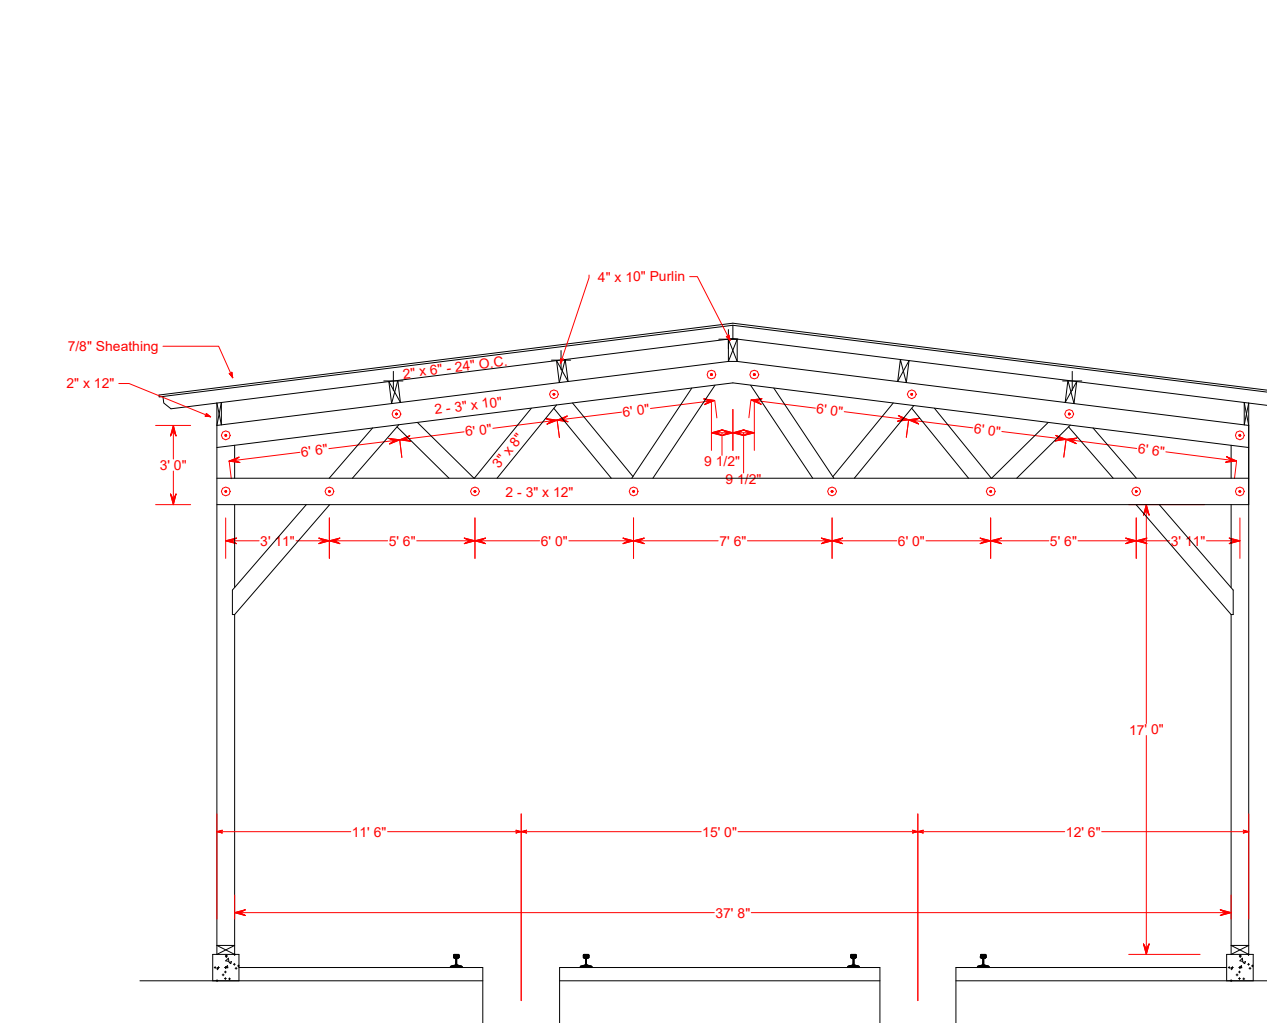

1911-1942

PITS ILLUSTRATED ARE FINAL APPEARANCE

CARPENTER SHOP

CARPENTER SHOP

SOUTH ELEVATION FRAMING MALLETT ENGINE HOUSE