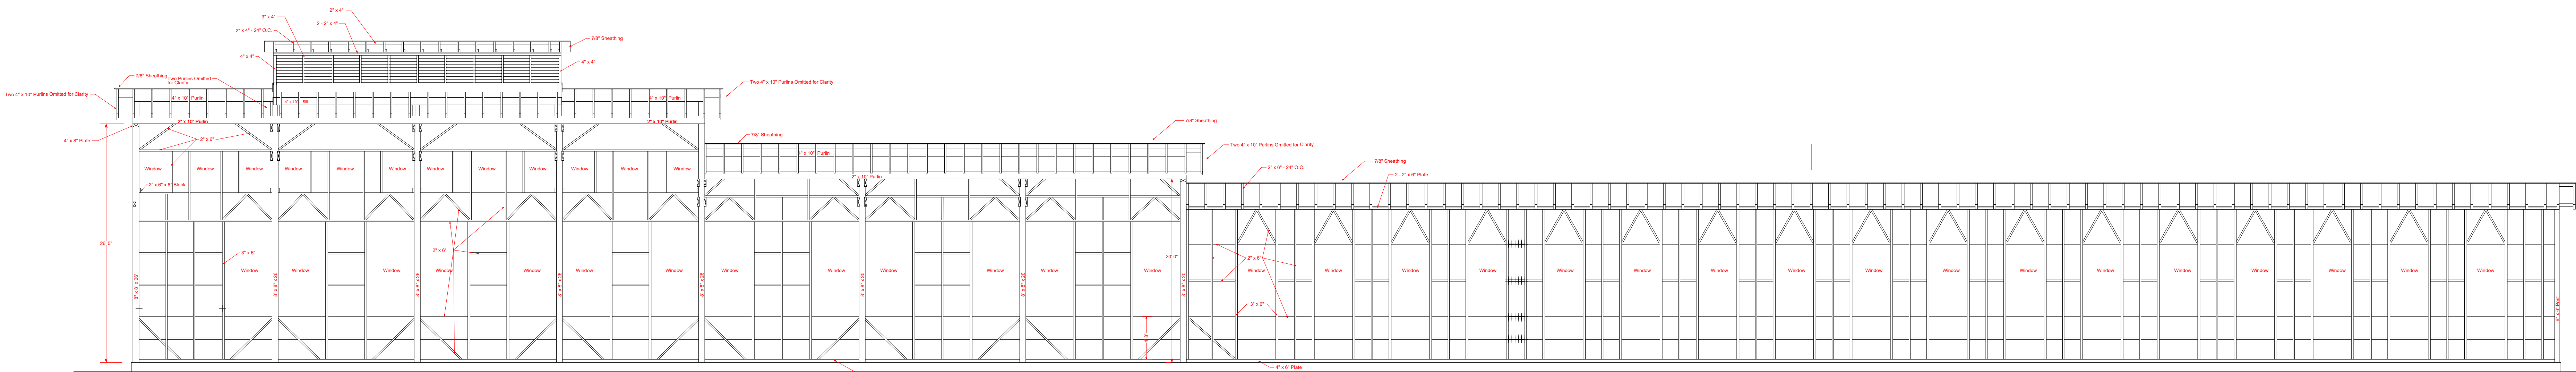

1911-1942

PITS ILLUSTRATED ARE FINAL APPEARANCE

CARPENTER SHOP

CARPENTER SHOP

SOUTH ELEVATION FRAMING MALLETT ENGINE HOUSE