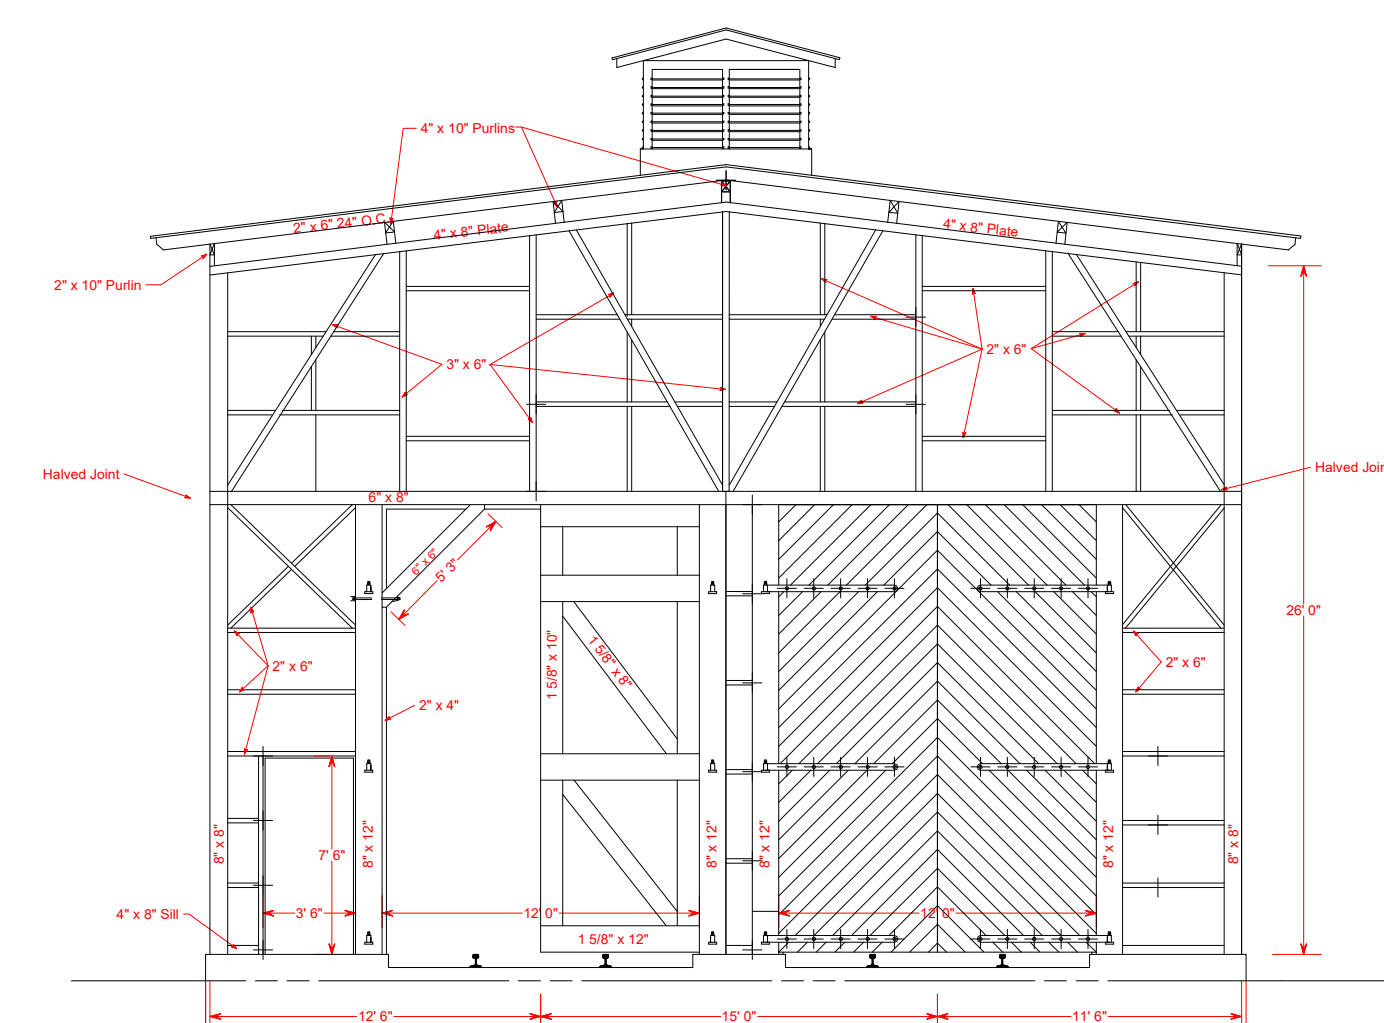

1911-1942

PITS ILLUSTRATED ARE FINAL APPEARANCE

CARPENTER SHOP

CARPENTER SHOP

SOUTH ELEVATION FRAMING MALLETT ENGINE HOUSE